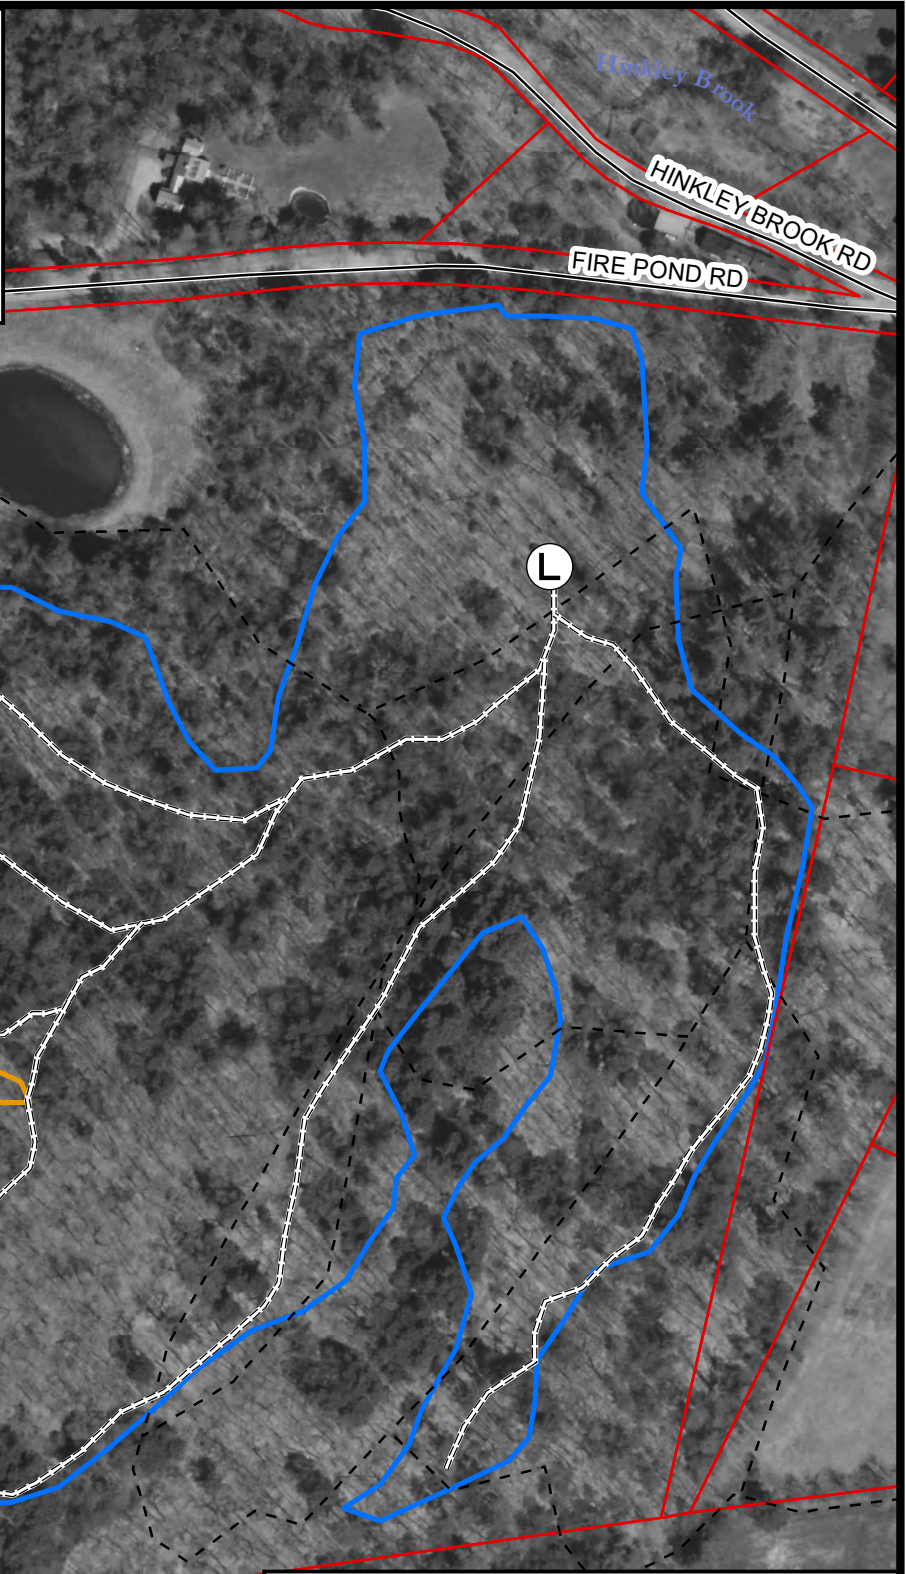

Grafton Village Park
2020 Timber Sale
Grafton VT

Oct. 2020, B. Renfro, Not a survey.

Legend

- - - - Hiking trails
- Skid trails
-  Harvest Boundary (blue tripple stripe)
-  Patch Cut (double orange stripe)
-  Property Boundaries