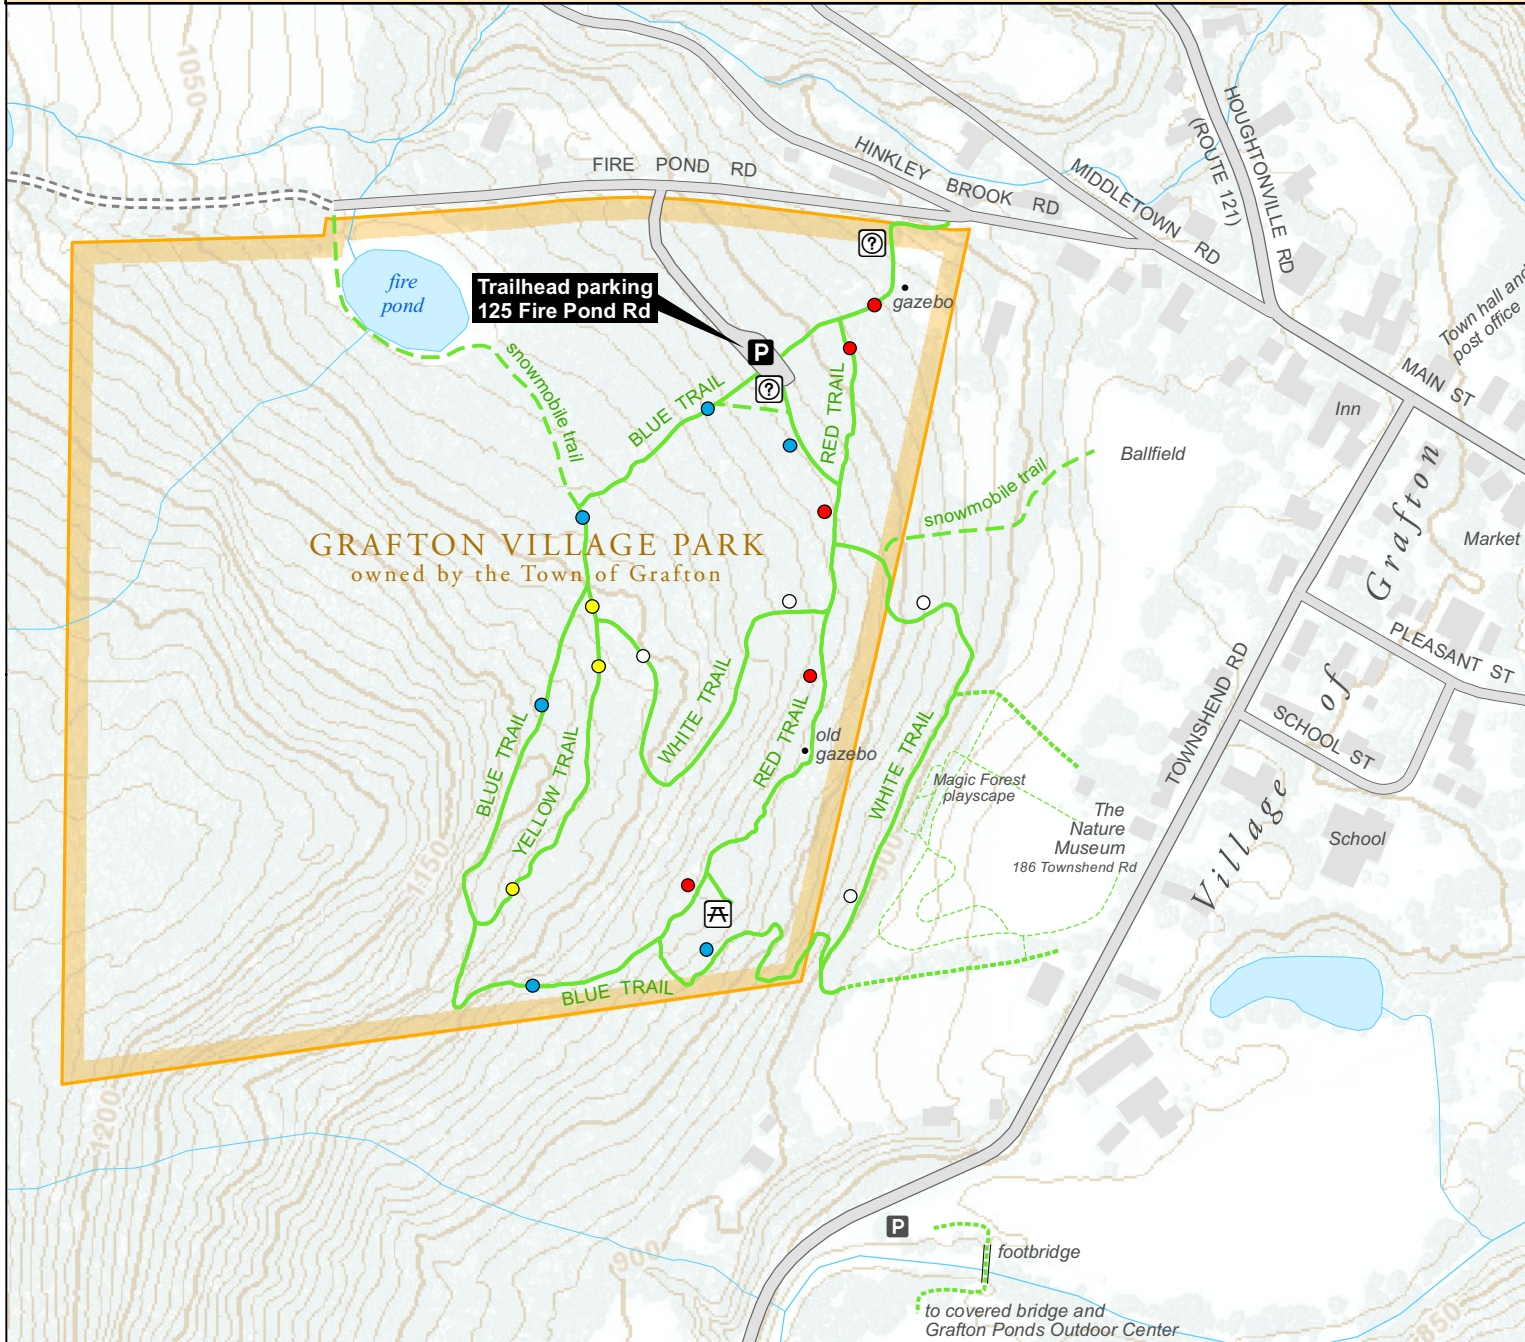

# GRAFTON VILLAGE PARK TRAILS

125 Fire Pond Rd  
Grafton, Vermont

legend,  
supporting  
text, etc.